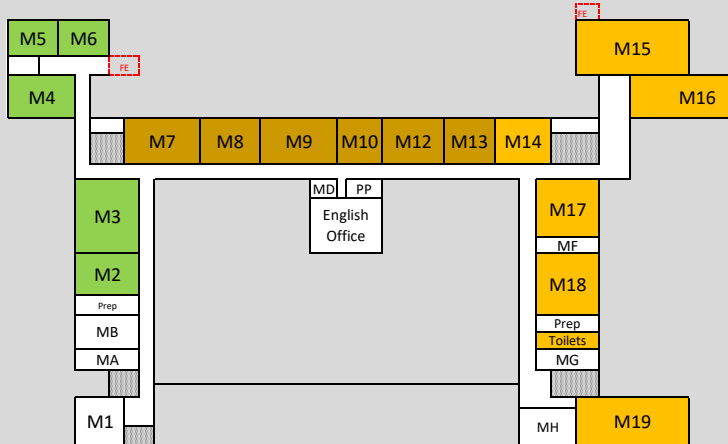

THE MATTHEW ARNOLD SCHOOL

Lower floor

Y11	
Y10	
Y9	
Y8	
Y7	

Edinburgh Drive
Y10, 8

New school

Caretaker's house

Y11, 9, 7

Middle floor

Y11	
Y10	
Y9	
Y8	
Y7	

Upper floor

Y11	
Y10	
Y9	
Y8	
Y7	

Key to Floors

- L = Lower floor
- M = Middle floor
- U = Upper floor