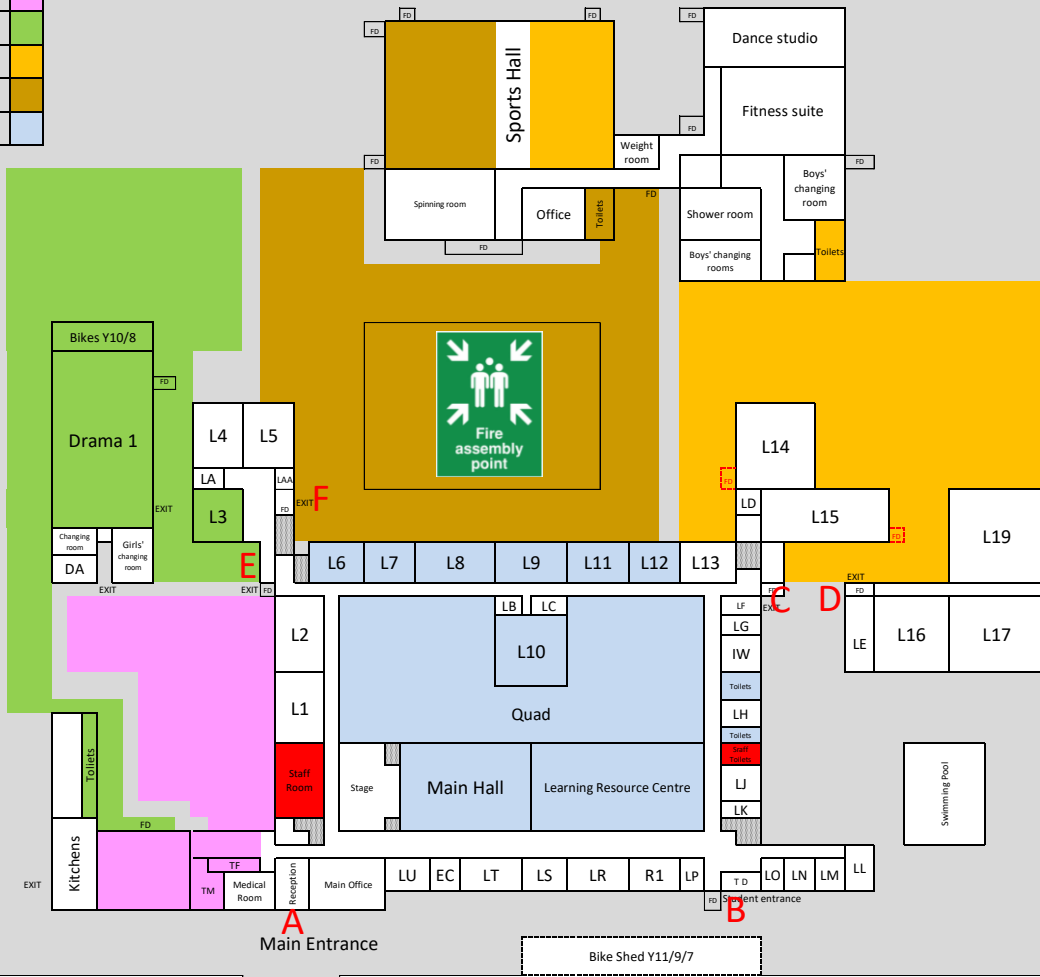

THE MATTHEW ARNOLD SCHOOL

Lower floor

Y11	
Y10	
Y9	
Y8	
Y7	

Edinburgh Drive
Y10, 8

New school

Caretaker's house

Y11, 9, 7

Middle floor

Y11	
Y10	
Y9	
Y8	
Y7	

Upper floor

Y11	
Y10	
Y9	
Y8	
Y7	

Key to Floors

- L = Lower floor
- M = Middle floor
- U = Upper floor